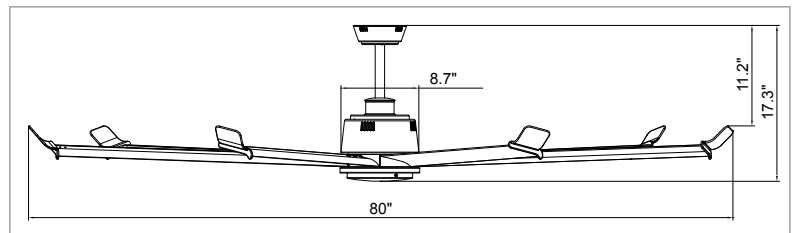

80" 7-Blade Fan

A Versatile Ceiling Fan Solution

The Arctic 1080 is a sleek and modern silhouette that features an energy-efficient DC motor and a stunning 80" blade sweep. This design is made to move a large amount of air for commercial, industrial or larger residential spaces.

- 120V
- Reversible 5-speed control
- 180 x 17 mm DC motor
- 56W | 11480 CFM | 213 CFM/W
- 7-Blade | 80" sweep | 18° pitch
- Light kit adaptable
- Motor finishes: Brushed Nickel, Oil-Rubbed Bronze, Black and White
- Blade finishes: Aluminum, Black, Oil-Rubbed Bronze, and White
- Includes hand held remote control